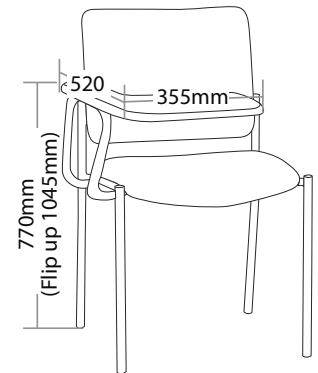

OGVC100-TR