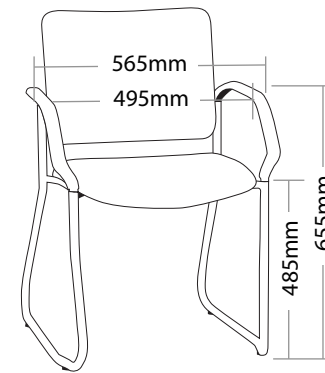

R4 HOSPITALITY SEATING

VERA

FEATURES

- » Optional 4 leg or sled base
- » Optional round or square back
- » Optional black or chrome finish
- » Optional arms
- » Optional tablet arms
- » Stackable
  - » Maximum 4 chairs with 4 leg base on floor
  - » Maximum 3 chairs with sled base on floor
  - » Not stackable with sled base with arms
  - » Not stackable with tablet arms
- » Heavy duty metal frame
- » Available in local fabrics
- » Optional frame or base colour (please allow 5 more days)
- » Suitable for indoor use only
- » 5 year warranty
- » Weight limit is 120kg

INDOOR USE ONLY

✗ Do not use as a step ladder

OGVC400-A