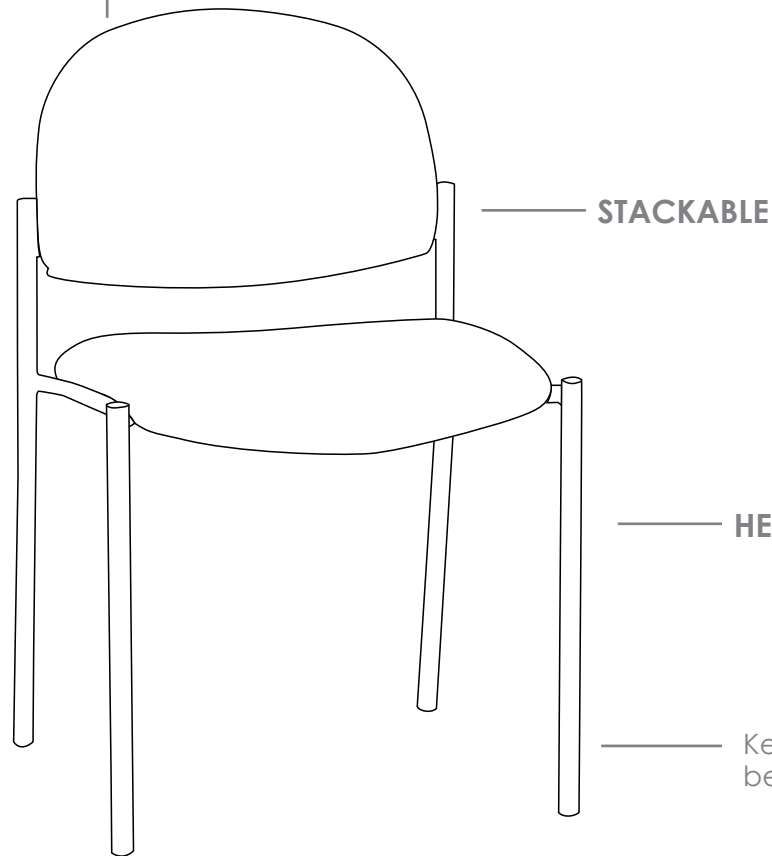

R4 HOSPITALITY SEATING

VERA

FEATURES

- » Optional 4 leg or sled base
- » Optional round or square back
- » Optional black or chrome finish
- » Optional arms
- » Optional tablet arms
- » Stackable
  - » Maximum 4 chairs with 4 leg base on floor
  - » Maximum 3 chairs with sled base on floor
  - » Not stackable with sled base with arms
  - » Not stackable with tablet arms
- » Heavy duty metal frame
- » Available in local fabrics
- » Optional frame or base colour (please allow 5 more days)
- » Suitable for indoor use only
- » 5 year warranty
- » Weight limit is 120kg

INDOOR USE ONLY

✗ Do not use as a step ladder

VC100