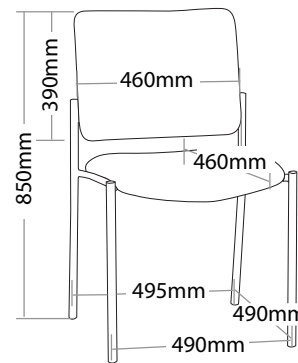

R4 HOSPITALITY SEATING

VERA

FEATURES

- » Optional 4 leg or sled base
- » Optional round or square back
- » Optional black or chrome finish
- » Optional arms
- » Optional tablet arms
- » Stackable
  - » Maximum 4 chairs with 4 leg base on floor
  - » Maximum 3 chairs with sled base on floor
  - » Not stackable with sled base with arms
  - » Not stackable with tablet arms
- » Heavy duty metal frame
- » Available in local fabrics
- » Optional frame or base colour (please allow 5 more days)
- » Suitable for indoor use only
- » 5 year warranty
- » Weight limit is 120kg

INDOOR USE ONLY

✗ Do not use as a step ladder

OGVC100