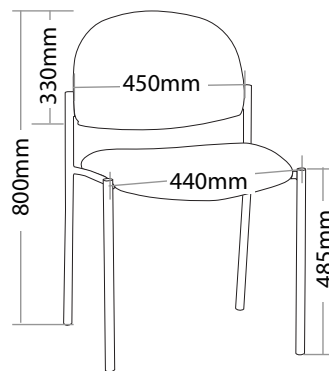

R4 HOSPITALITY SEATING

VERA

FEATURES

- » Optional 4 leg or sled base
- » Optional round or square back
- » Optional black or chrome finish
- » Optional arms
- » Optional tablet arms
- » Stackable
  - » Maximum 4 chairs with 4 leg base on floor
  - » Maximum 3 chairs with sled base on floor
  - » Not stackable with sled base with arms
  - » Not stackable with tablet arms
- » Heavy duty metal frame
- » Available in local fabrics
- » Optional frame or base colour (please allow 5 more days)
- » Suitable for indoor use only
- » 5 year warranty
- » Weight limit is 120kg

INDOOR USE ONLY

✗ Do not use as a step ladder

VC100